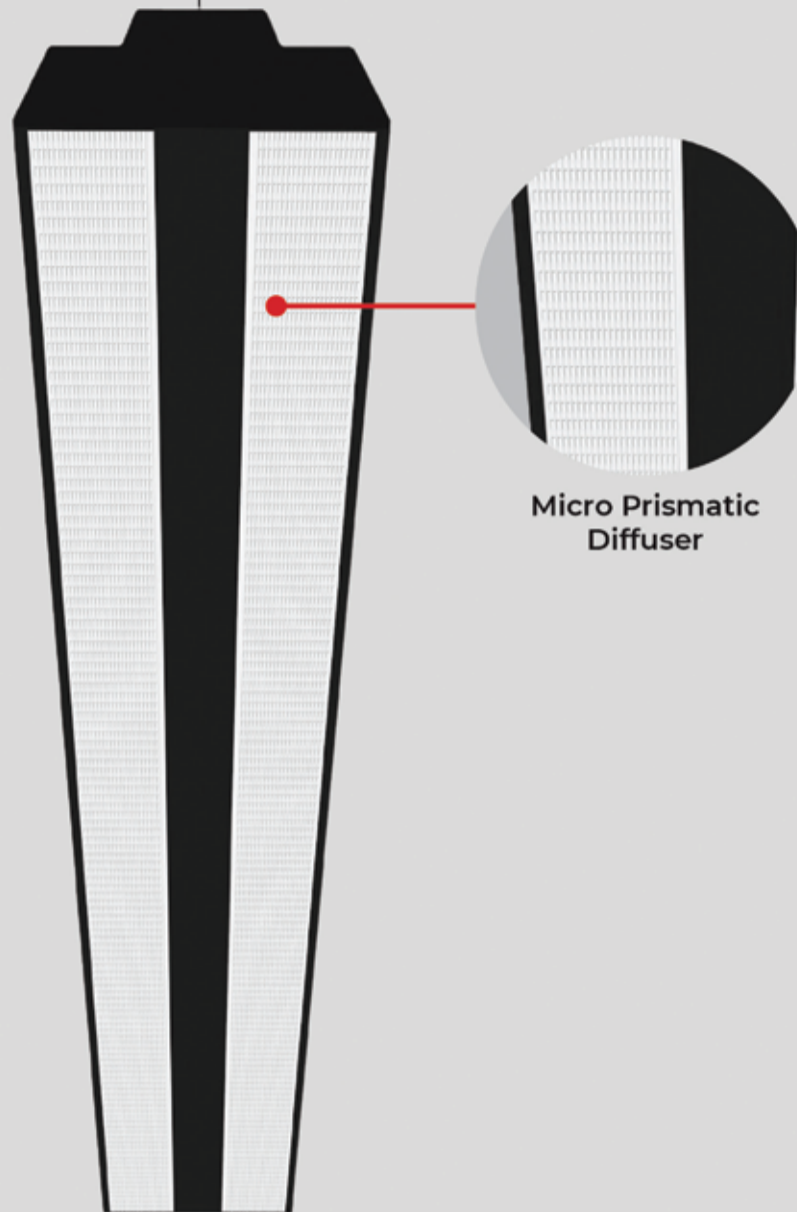

## Types

Pendant/ Recessed

## XTREME 145 PEGGY PRISMATIC

Xtreme 145 Peggy Prismatic has :

- Extruded Aluminium Luminaire Housing
- Premium Finish Powder coating
- High performance Prismatic double diffuser
- Glare control & uniform light distribution
- Energy efficient LED with high colour rendering
- LED PCB mounted on insert design with heat sink
- Snap-fit system and no visible screw
- Recessed mounted with tech zone
- Pendant using suspension cable with M6 bolt and fastener
- Bottom opening for easy maintenance

## Light Distribution

Direct Direct-Indirect

CRI  $\geq 90$

TUNABLE  
WHITE

**XTREM 145 PEGGY PRISMATIC**

**XTREM 145 PEGGY PRISMATIC (DIRECT)**

System Power	Dimensions
18W	L = 600mm
35W	L = 1200mm
70W	L = 2400mm

**XTREM 145 PEGGY PRISMATIC (DIRECT-INDIRECT)**

System Power	Dimensions
25W	L = 600mm
50W	L = 1200mm
100W	L = 2400mm

**Order Options**

**Distribution**

- Direct
- Indirect
- Up-50% / Down-50%
- Up-30% / Down-70%
- Up-70% / Down-30%
- Up-20% / Down-80%
- Up-80% / Down-20%