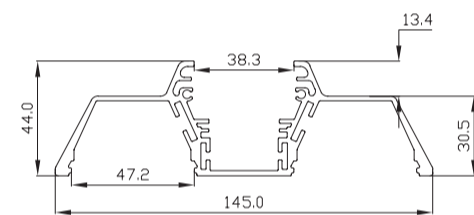

## Single Line Diagram

Pendant/ Recessed Mounted

Profile Code

SY-117

## Light Distribution

Direct Direct-Indirect

CRI  $\geq 90$

TUNABLE  
WHITE

**XTREM 145 PEGGY PRISMATIC**

**XTREM 145 PEGGY PRISMATIC (DIRECT)**

System Power	Dimensions
18W	L = 600mm
35W	L = 1200mm
70W	L = 2400mm

**XTREM 145 PEGGY PRISMATIC (DIRECT-INDIRECT)**

System Power	Dimensions
25W	L = 600mm
50W	L = 1200mm
100W	L = 2400mm

**Order Options**

**Distribution**

- Direct
- Indirect
- Up-50% / Down-50%
- Up-30% / Down-70%
- Up-70% / Down-30%
- Up-20% / Down-80%
- Up-80% / Down-20%